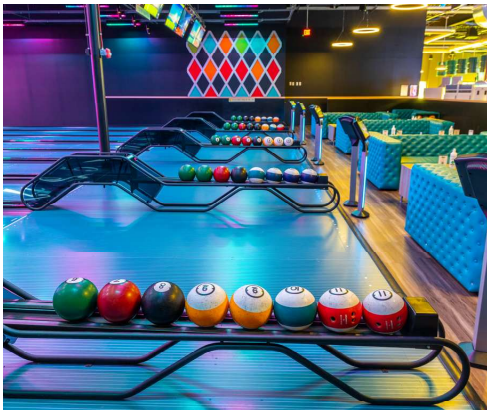

Family Fun

Old Sturbridge Village Family Admission Pass (two adults and two youth)

Pinz Bowl - Milford: 1 lane for 1.5 hours of bowling. Includes shoe rentals for up to 6 guests.

The Crafty Nest DIY Kids Craft Basket