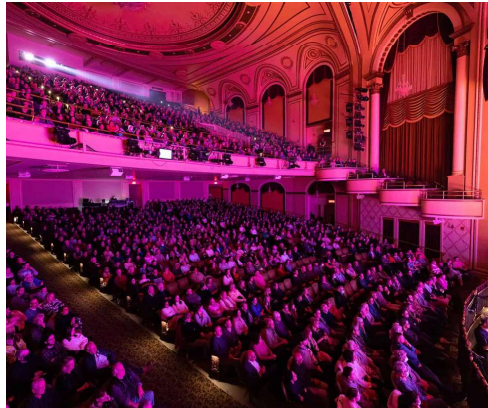

Scan to Bid →

MOBILE AUCTION

Night at the Theater

Everyone's favorite Scottish nanny is headed to **The Hanover Theatre** in this internationally acclaimed hit musical! Based on the beloved film, **Mrs. Doubtfire** tells the hysterical and heartfelt story of an out-of-work actor who will do anything for his kids.