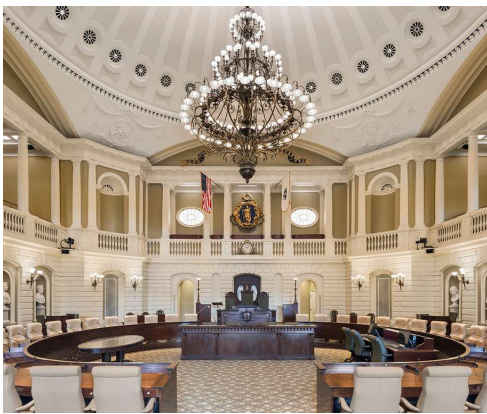

MOBILE AUCTION

Under the Dome: State House Tour & Lunch